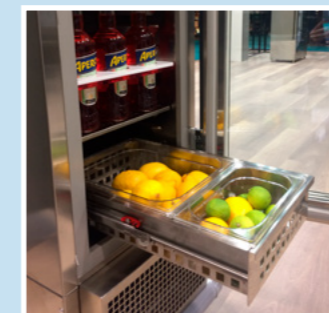

ROLLYCOLD

Fresh dishes and drinks always at hand with Rollycold, the refrigerated trolley included in the new BeOut range.

Thanks to its ergonomic design and compact dimensions you can easily move it and choose every day a different location according to your needs, both inside or outside your bar.

Different kind of accessories, from bottles shelves to drawers on telescopic guides or Gastronorm trays, make the internal configuration fully customizable.

Furthermore, the MyBox version, equipped with drawers with key lock, is ideal to ensure maximum safety and hygiene.

ROLLYCOLD MyBox

-  Maximum hygiene
-  Homogeneous air flow
-  Safe and easy transport

Elements on wheels

Cabinets equipped with wheels for **easy movements**.

Embedded rails

Embedded rails on internal walls for **excellent cleaning and hygiene**.

Accessories

Wide choice of accessories to **customize the internal configuration**.

Rear handle

Ergonomic rear handle to **ease movements**.

Personal drawers

In **MyBox** version, drawers are equipped with key lock to ensure users **privacy and the perfect hygiene**.